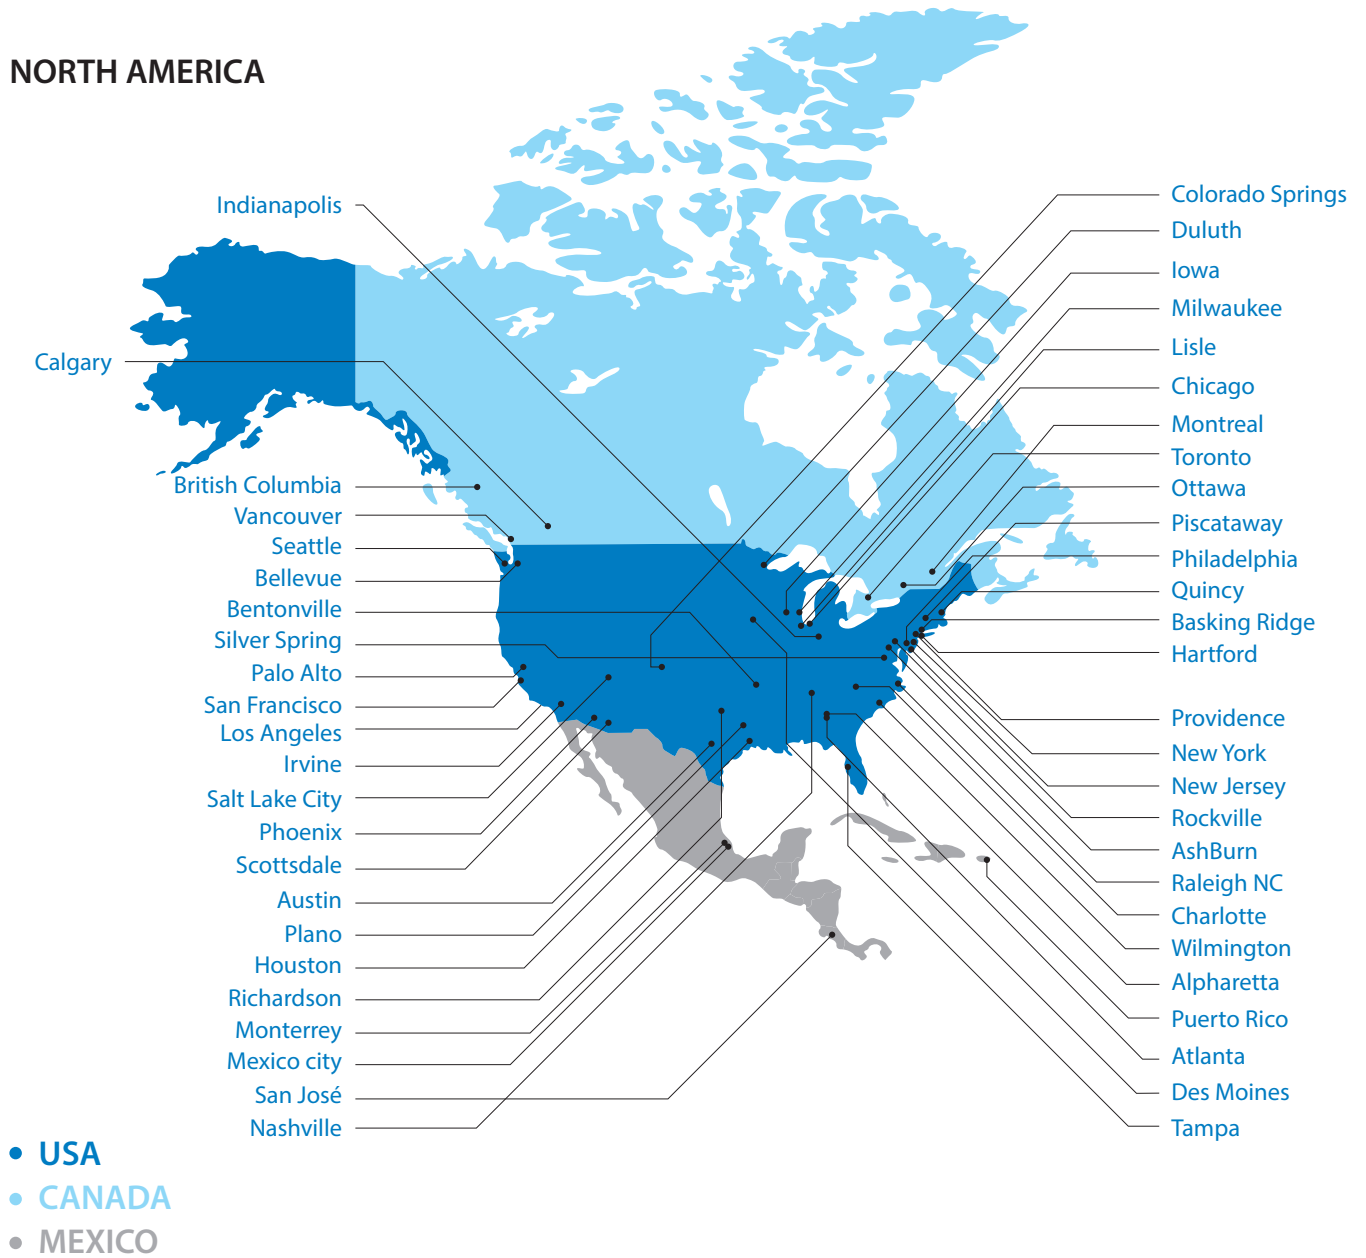

Being Resilient. That's Live Enterprise.

GLOBAL LOCATIONS

Infosys Limited (“the Company”), a global leader in technology services and consulting, has its operations spread across the world. Our development centers (DCs) and offices are located in India and overseas. As on March 31, 2020, the Company is spread across 220 locations in 46 countries.

This document provides details of key locations where our offices are situated across North America, Europe, Asia Pacific, India and South Africa. You can also visit <https://www.infosys.com/about/Pages/locations.aspx> for details related to our global locations.

NORTH AMERICA

SOUTH AMERICA

ASIA PACIFIC & MIDDLE EAST

INDIA

EUROPE

SOUTH AFRICA

Global locations – Infosys Limited

Asia Pacific