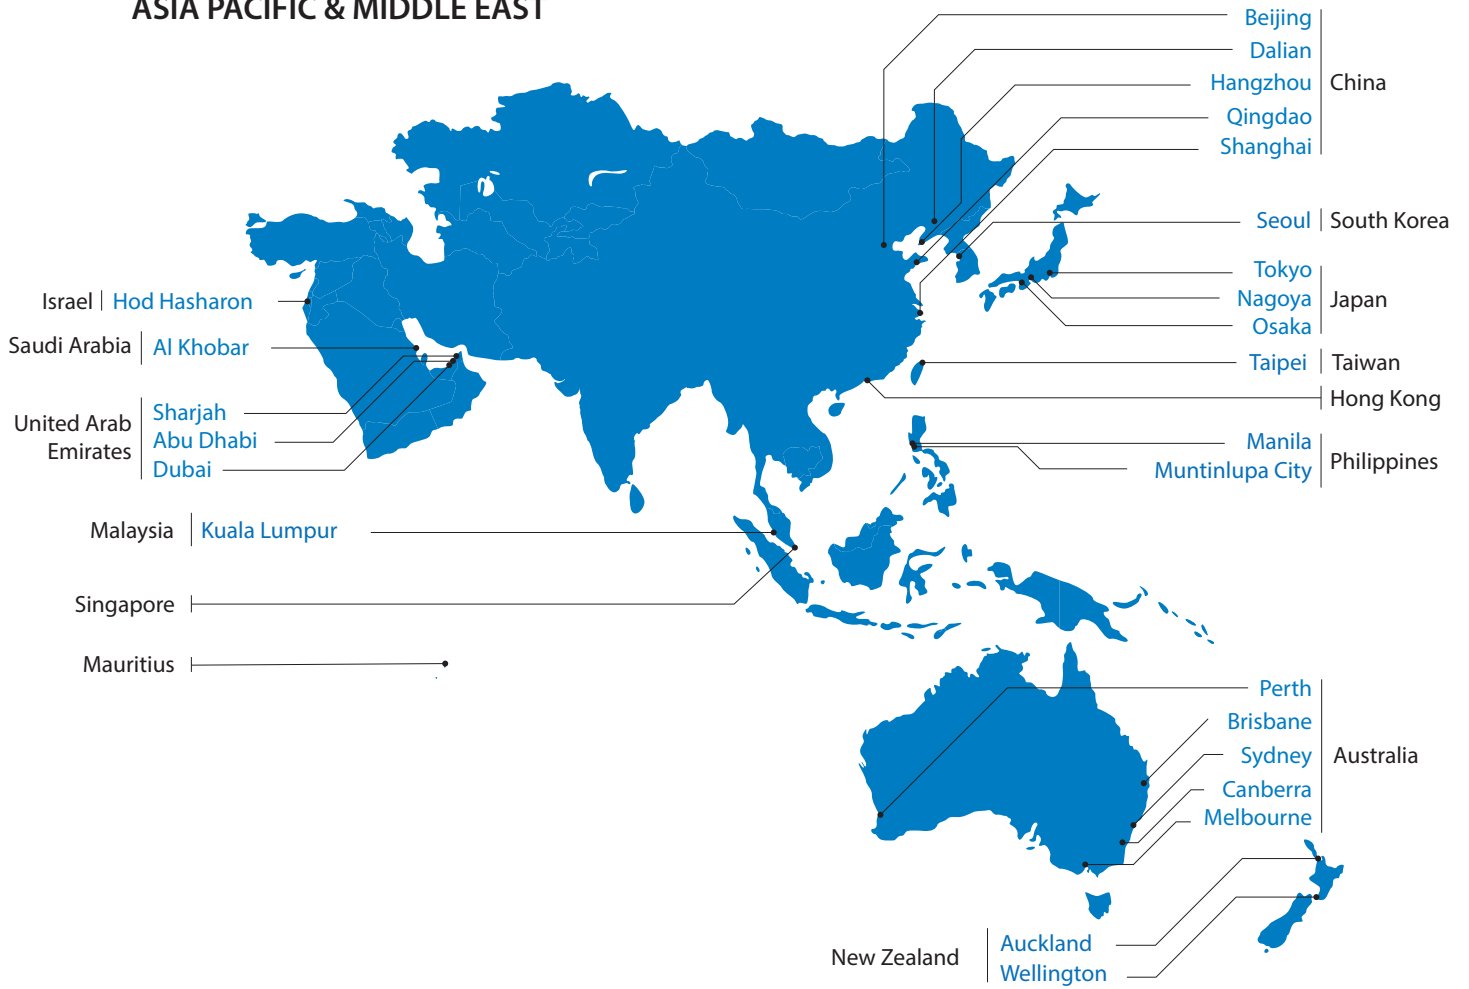

Being Resilient. That's Live Enterprise.

GLOBAL LOCATIONS

Infosys Limited (“the Company”), a global leader in technology services and consulting, has its operations spread across the world. Our development centers (DCs) and offices are located in India and overseas. As on March 31, 2020, the Company is spread across 220 locations in 46 countries.

This document provides details of key locations where our offices are situated across North America, Europe, Asia Pacific, India and South Africa. You can also visit <https://www.infosys.com/about/Pages/locations.aspx> for details related to our global locations.

NORTH AMERICA

SOUTH AMERICA

ASIA PACIFIC & MIDDLE EAST

INDIA

EUROPE

SOUTH AFRICA

Global locations – Infosys Limited

Asia Pacific