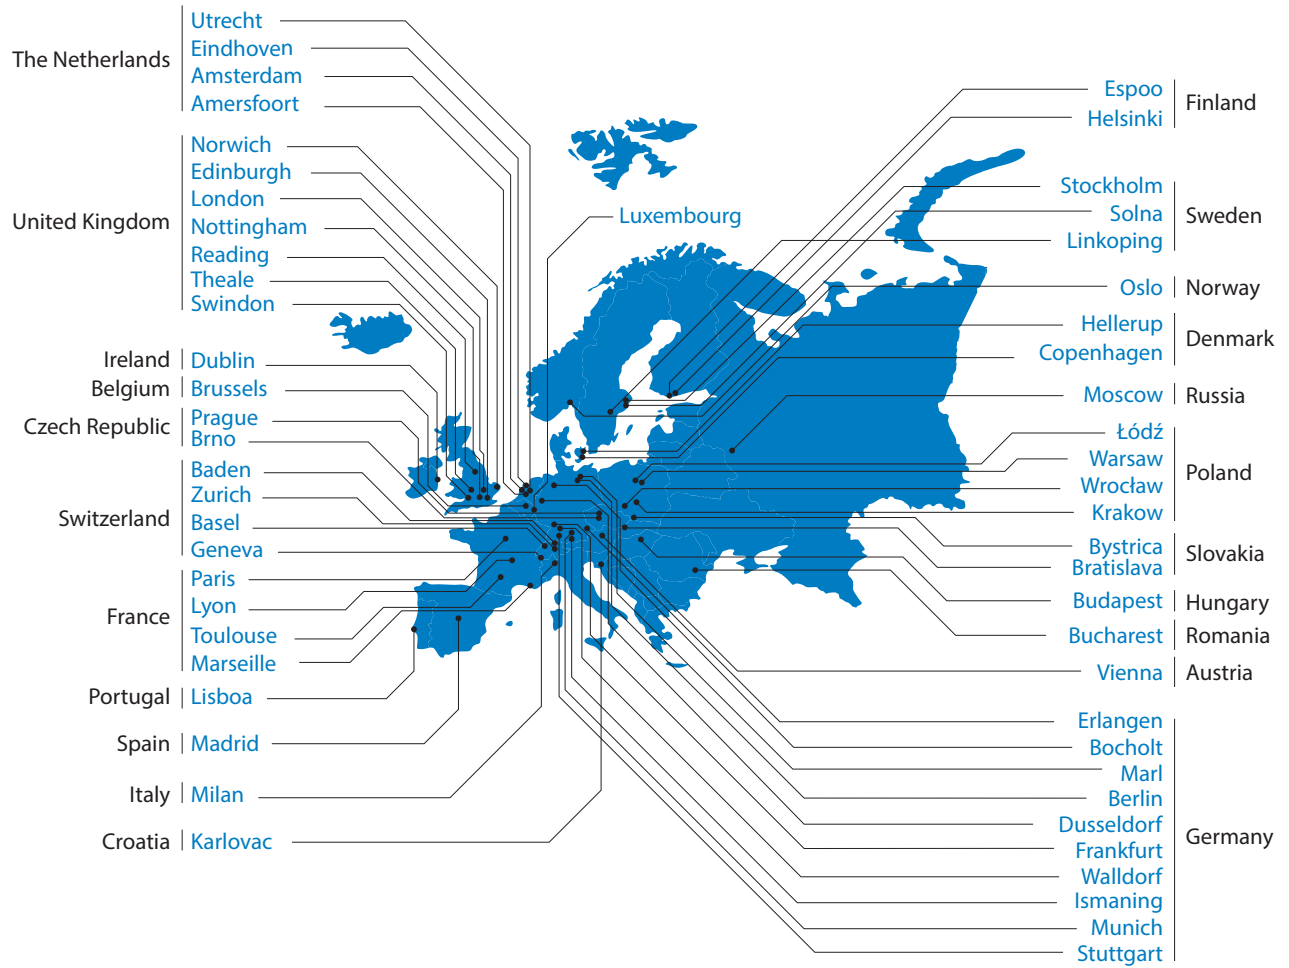

Being Resilient. That's Live Enterprise.

GLOBAL LOCATIONS

Infosys Limited (“the Company”), a global leader in technology services and consulting, has its operations spread across the world. Our development centers (DCs) and offices are located in India and overseas. As on March 31, 2020, the Company is spread across 220 locations in 46 countries.

This document provides details of key locations where our offices are situated across North America, Europe, Asia Pacific, India and South Africa. You can also visit <https://www.infosys.com/about/Pages/locations.aspx> for details related to our global locations.

NORTH AMERICA

SOUTH AMERICA

ASIA PACIFIC & MIDDLE EAST

INDIA

EUROPE

SOUTH AFRICA

Global locations – Infosys Limited

Asia Pacific